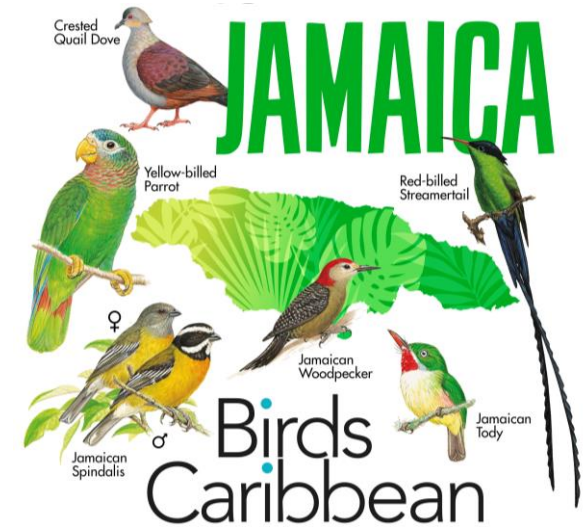

Note: This is a list of the birds most likely to be seen in Jamaica. It does not include all rarely observed species.

Additional Species:

_____
_____
_____

Count Information

Location _____

Observation date _____

Start time _____ Duration _____

Number of people in group _____

Count type (see definitions below)

1. ☐ Stationary Count
   ☐ Traveling Count: Distance covered _____

We encourage you to record all birds seen and heard.

Are you reporting a complete checklist of the birds seen and heard? ☐ YES ☐ NO

Notes _____
_____
_____

Submitting Your Data

After you have completed your bird count, submit your data to eBird Caribbean at <http://ebird.org/caribbean>

Defining Your Count

Stationary Count: A count made from a fixed location (moving less than 30 m). Examples are counting birds from an observation tower or in your backyard.

Traveling Count: Observations made while birding over a specific distance (preferably less than 5 km) and duration. Examples include walking a trail, driving an auto loop, and birding on a boat trip. If you walk 2 km. on a trail and return via the same route, record the distance as 2 km. Only record new birds that you are certain you did not previously detect on the return. **Note:** Counts carried out at wetlands and beaches should be entered as Caribbean Waterbird Census (CWC) counts.

Checklist of the Birds of Jamaica

Sponsored by eBird Caribbean